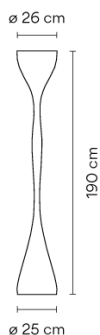

1330

Design By Diego Fortunato

Floor light designed by Diego Fortunato. Gives an upward flow of light so that the ceiling reflects it. Dimmer in the cable.

Model Sheet

Finish

- 45 Blue D1
NCS S 7010-B10G
- 10 White
NCS S 0300-N
- 25 Beige D1
NCS S 4005-Y50R

Dimming TRIAC

Installation type Surface Canopy

Materials Body: Polyurethane foam
Reflector: Aluminum

Light source 1 x R7s 117mm 230V 230W Eco

Remarks Dimmer switch on the cable

Packaging 2 Box
2 m x 0.33 m x 0.31 m
Gross weight 19.2
Net weight 17.28
Vol. 0.2186